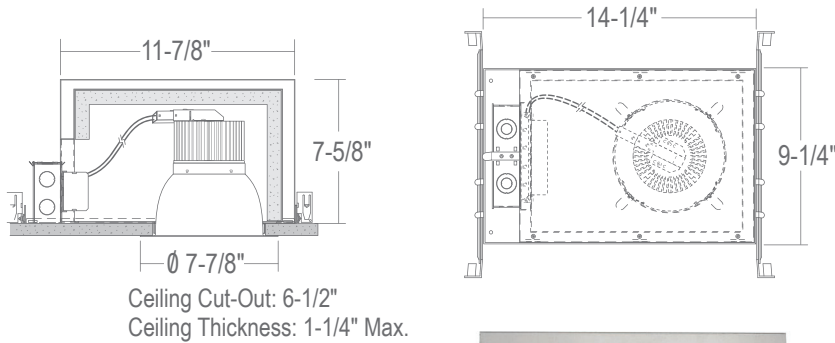

## LHFRLD6: 6" C-SERIES

IC FIRE-RATED DOWNLIGHT, 1000LM - 3100LM (8W-30W)

- Patented dual-layer housing with one-hour fire rating
- IC Rated and Airtight
- Heavy Duty Self-Flanged Reflector
- Soft Even Lumen Distribution
- Sound Rated: Constructed to dampen unwanted noise