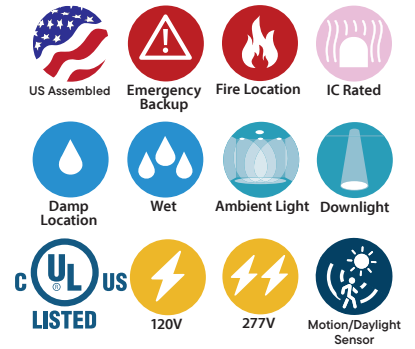

## LHFRLD6: 6" C-SERIES

IC FIRE-RATED DOWNLIGHT, 1000LM - 3100LM (8W-30W)

- Patented dual-layer housing with one-hour fire rating
- IC Rated and Airtight
- Heavy Duty Self-Flanged Reflector
- Soft Even Lumen Distribution
- Sound Rated: Constructed to dampen unwanted noise

ORDERING : LHFRLD610UE-D10-EM/CR6L22SW-T27

[Click for Full Specification Details](#)

Housing	Control	Emergency Options	Reflector Finish	Color Temperature
1000LM (8W) <b>LHFRLD608</b>	0-10V Dimming	<b>UE-D10</b>	Satin Haze Reflector	<b>/CR6L22SW</b>
1900LM (17W) <b>LHFRLD610</b>	UniDim™ 0-10V, TRIAC/ELV Dimming	<b>UE-DUN</b>	/White Finish	
2300LM (22W) <b>LHFRLD618</b>	Lutron Hi-Lume	<b>UE-DHL</b>	White Reflector	<b>/CR6L22WW</b>
2800LM (28W) <b>LHFRLD628</b>	DMX Dimming with input via XLR5	<b>UE-DMXLR5</b>	/White Finish	
3100LM (30W) <b>LHFRLD629</b>	DMX Dimming with input via RJ45	<b>UE-DMXRJ45</b>	All Black	<b>/CR6L22BB</b>
	Athena Wireless Node (120V)	<b>-AWN</b>	Clear Specular Reflector/White Finish	<b>/CR6L22CW</b>
	Athena Wireless Node Occupancy Sensor (120V)	<b>-AWN-OCC</b>	All Satin Haze	<b>/CR6L22SS</b>
	UniSense - Remotely Mounted Motion/Photosensor (120V)	<b>-SUN-RMT<sup>2</sup></b>		
	UniSense - Remotely Mounted Motion/Photosensor	<b>-SUN-RMT-1227<sup>2</sup></b>		
	Casambi Wireless Dimming	<b>-DCSM<sup>3</sup></b>		
	BubblyNet Wireless System	<b>-DBNT<sup>3</sup></b>		
	Lutron Vive Wireless Dimming Module	<b>-VIVE<sup>3</sup></b>		
			<b>Color Temperature</b>	
			2700K (84 CRI)	<b>-T27</b>
			3000K (84 CRI)	<b>-T30</b>
			3500K (84 CRI)	<b>-T35</b>
			4000K (84 CRI)	<b>-T40</b>